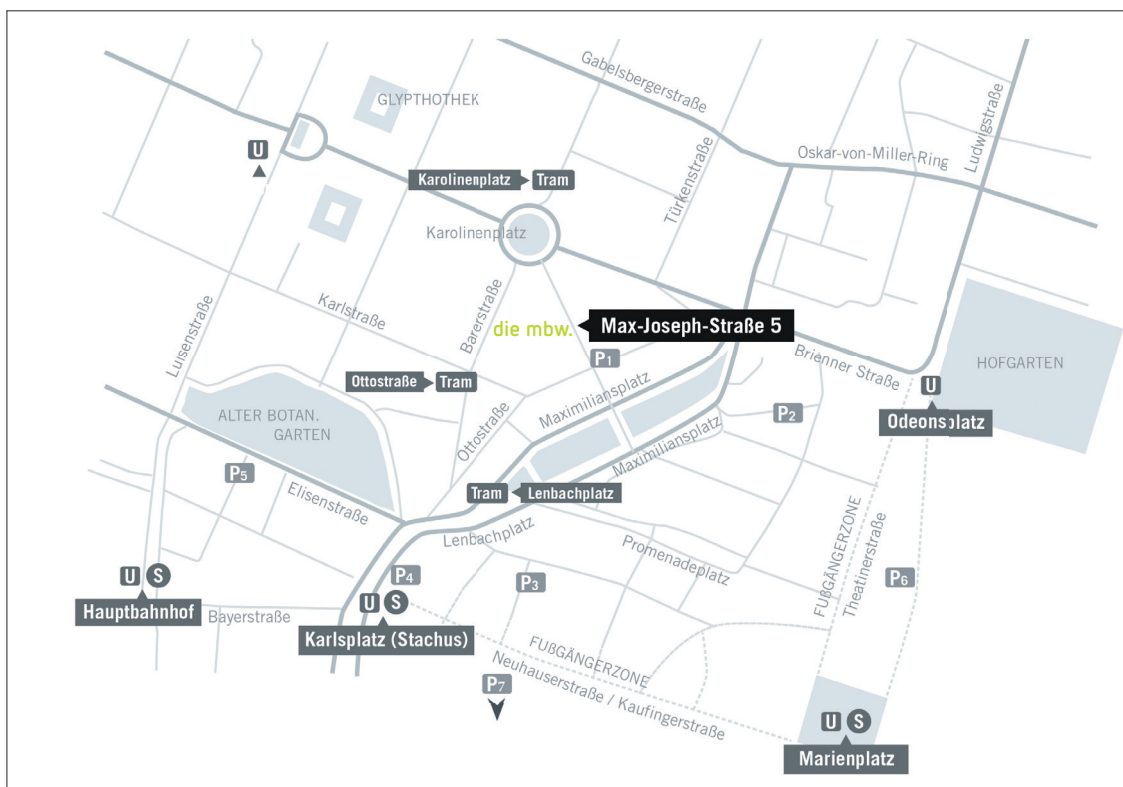

die mbw.

Digital.
Hybrid.
Präsenz.

Site map

mbw Medienberatung der Wirtschaft GmbH is located in the centre of Munich, not far from Karlsplatz (Stachus) and the main railway station. You can easily reach us by car.

mbw
Medienberatung
der Wirtschaft
GmbH

Max-
Joseph-
Straße 5

80333
München

Telefon
089
551 78-
324

office@
mbw-team.de

mbw-team.de
hbw.de

Car parking

- | | |
|--|--|
| P1 hbw Haus der Bayerischen Wirtschaft
Max-Joseph-Straße 5
Mo–Fr 07:30–22:00 Uhr, subject to charge | P5 Parkhaus Elisenhof
Luitpoldstraße 3
Open 24 hours, subject to charge |
| P2 Salvatorgarage
Salvatorplatz 1
Open 24 hours, subject to charge | P6 Operngarage
Max-Joseph-Platz 4
Open 24 hours, subject to charge |
| P3 Oberpollinger Tiefgarage
Maxburgstraße 7
Open 24 hours, subject to charge | P7 CONTIPARK Tiefgarage Stachus
Herzog-Wilhelm-Straße 11
Open 24 hours, subject to charge |
| P4 Stachus-Park-Garagen-OHG
Karlsplatz 6
Open 24 hours, subject to charge | |